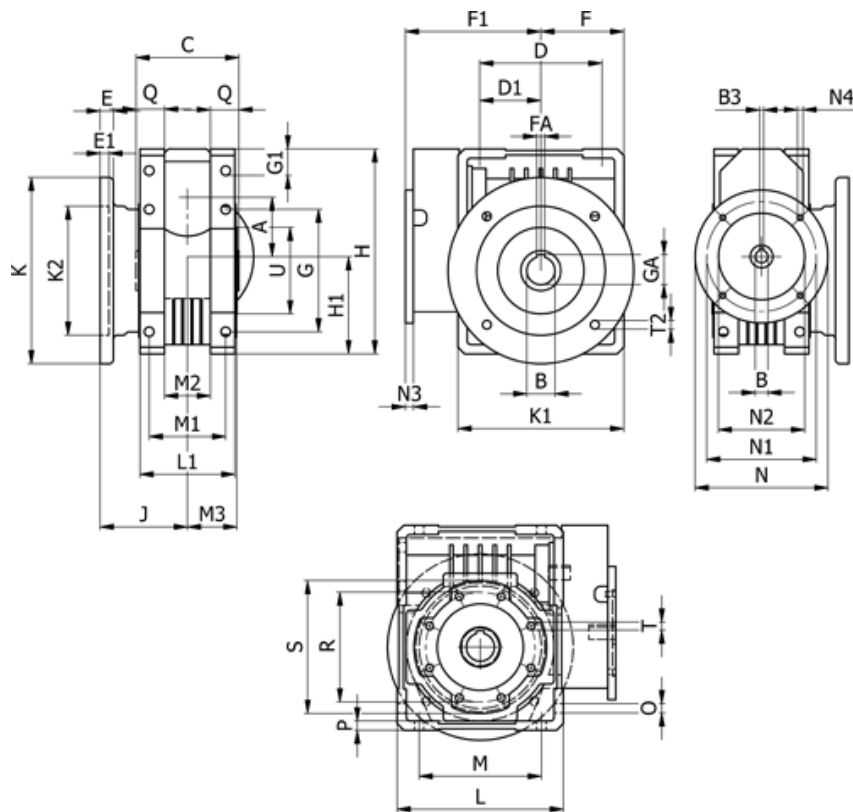

Article number: 3921110060540

Description: Worm gear
WR 110-UFC1-60-100B5, without lubrication

Measures

A = 110.10	E = 20	H = 308.0	M = 184	N4 = M12x13	U = 130
B = 42	E1 = 12	H1 = 125.0	M1 = 115	O = 14.0	
B1 E7 = 28	F = 125	J = 179.5	M2 = 69	P = 14	
B2 = 31.3	F1 = 213	K = 280	M3 = 73.0	Q = 45	
B3 H9 = 8	FA = 12	K1 = 230	N = 250	R = 165	
C = 155	G = 184	K2 = 170	N1 = 215	S = 200	
D = 174.0	G1 = 58.0	L = 250	N2 = 180	T = M12x19	
D1 = 82.0	GA = 45.3	L1 = 143	N3 = 13.0	T2 = 13.0	